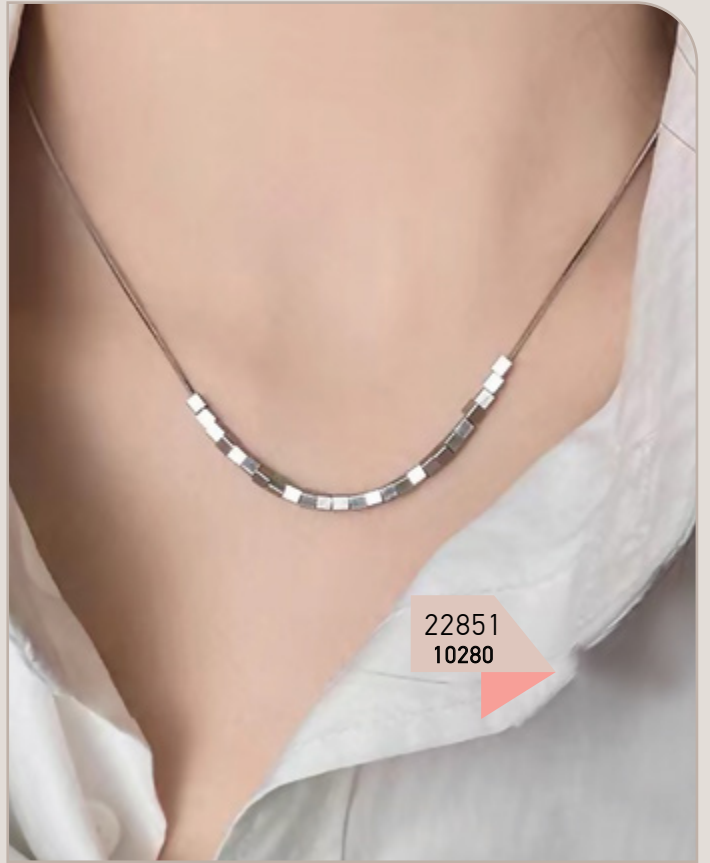

STAINLESS STEEL

VAMORE

AUTUMN 2023 - WINTER 2024

STAINLESS STEEL

22856
10320

22851
10280

22852
10390

22853
10260