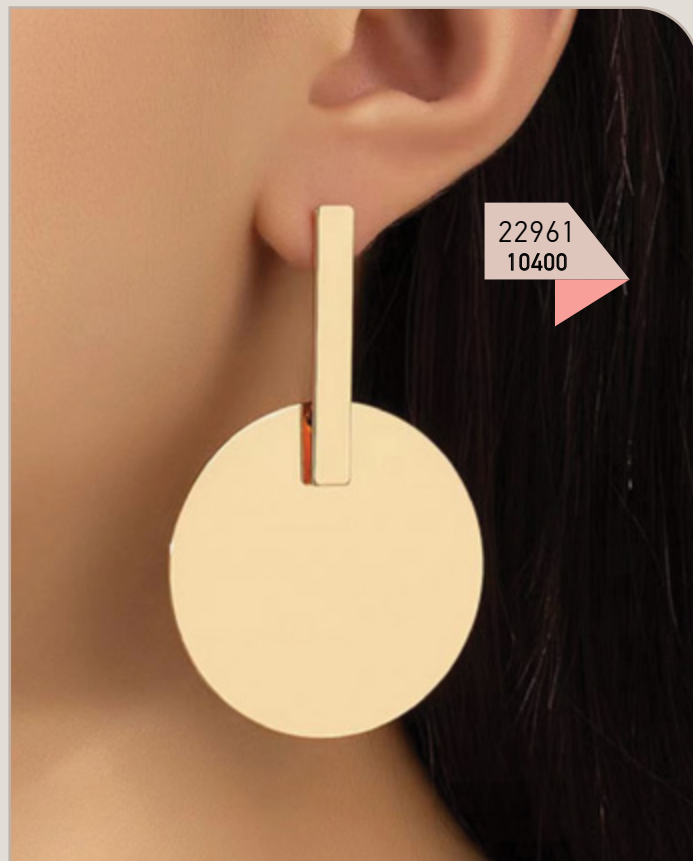

ZINC ALLOY

AUTUMN 2023 - WINTER 2024

VAMORE